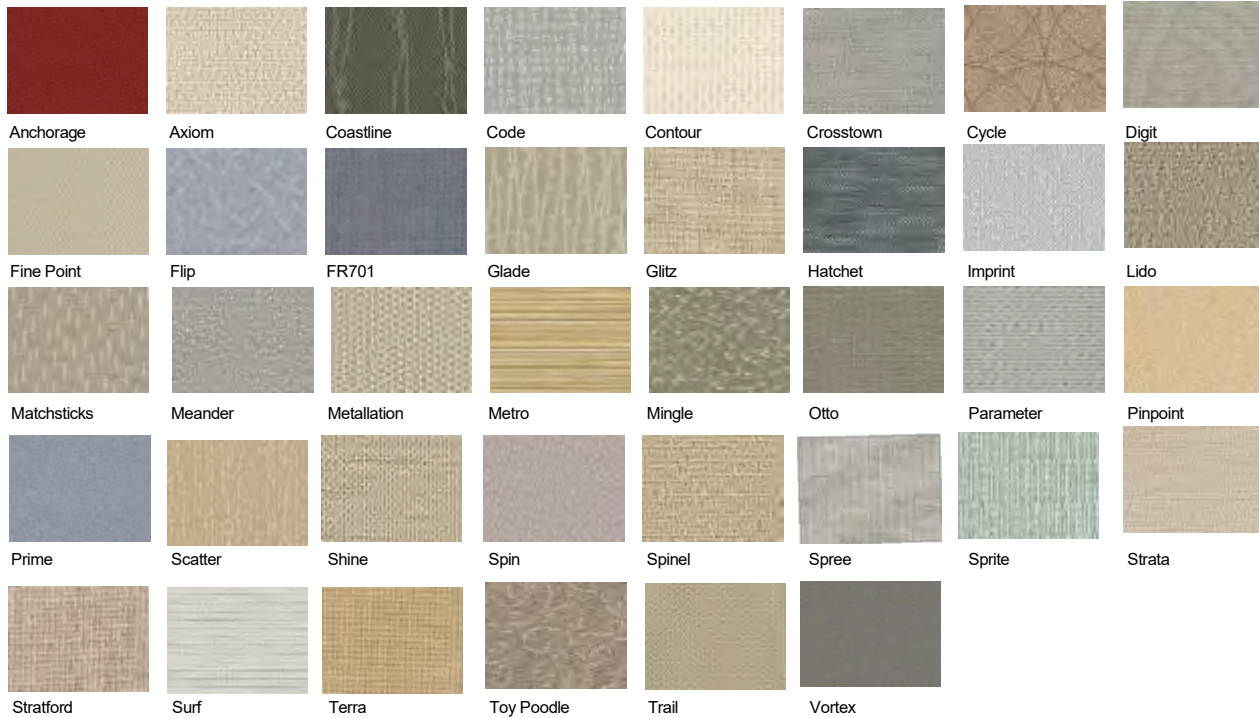

Grade 2 Fabric Patterns