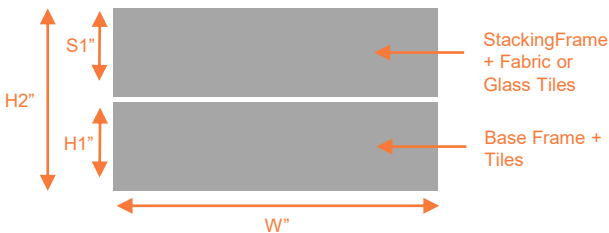

Panel Configurations

H1"	S1"	H2"
38"	16"	54"
46"	16"	62"
54"	16"	70"
70"	16"	86"
86"	16"	102"

Widths: 24", 30", 36", 42", 48"