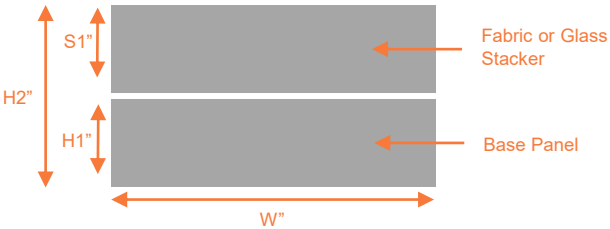

### Glass Stacker Clear

Frosted

H: 14", 18"  
W: 24", 30", 36", 42", 48", 60"

\*Refer to Vinyl and Fabric Coverings sections.

## Panel Configurations

H1"	S1"	H2"
39"	14"	53"
53"	14"	67"
67"	18"	85"

Widths: 24", 30", 36", 42", 48", 60"

H1"	S1"	S2"	H2"
39"	14"	14"	67"
53"	14"	18"	85"

Widths: 24", 30", 36", 42", 48", 60"

\*\*\*AO2 panels cannot be field retrofitted to add-on stackers.\*\*\*