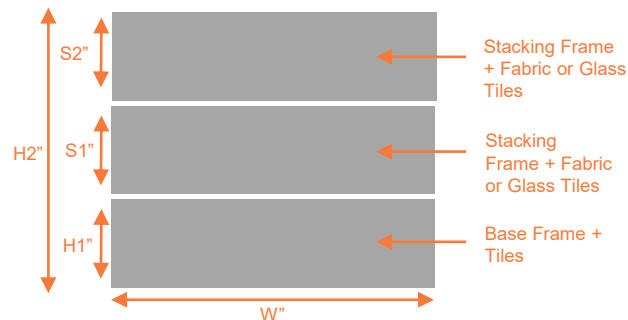

**Glass Tile**  
Clear  
Frosted  
Dot Patterned

H: 16"  
W: 24", 30", 36", 42", 48"

\*Refer to Vinyl and Fabric Coverings sections

## Panel Configurations

H1"	S1"	H2"
38"	16"	54"
46"	16"	62"
54"	16"	70"
70"	16"	86"
86"	16"	102"

Widths: 24", 30", 36", 42", 48"

H1"	S1"	S2"	H2"
38"	16"	16"	70"
54"	16"	16"	86"
70"	16"	16"	102"
86"	16"	16"	118"