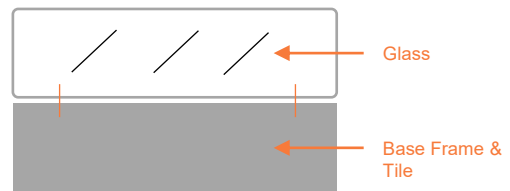

Ethospace Application

List Prices

		24"	30"	36"	42"	48"	NOTES
AO2 & ETHOSPACE	8" Clear	$328	$345	$356	$372	$406	¼" THICK - INCLUDES BRACKET
	8" Frosted	$550	$589	$606	$623	$656	¼" THICK - INCLUDES BRACKET
	14" Clear	$344	$372	$400	$411	$467	¼" THICK - INCLUDES BRACKET
	14" Frosted	$589	$623	$656	$689	$795	¼" THICK - INCLUDES BRACKET

Installation requires (1) ¼" thick frameless glass and brackets.
Frameless glass can be field retrofitted to add-on stackers..