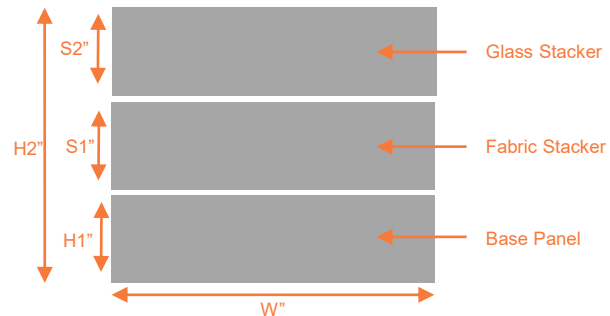

### Glass Stacker Clear

Frosted

H: 14", 18"  
W: 24", 30", 36", 42", 48", 60"

\*Refer to Vinyl and Fabric Coverings sections.

## Panel Configurations

H1"	S1"	H2"
39"	14"	53"
53"	14"	67"
67"	18"	85"

Widths: 24", 30", 36", 42", 48", 60"

H1"	S1"	S2"	H2"
39"	14"	14"	67"
53"	14"	18"	85"

Widths: 24", 30", 36", 42", 48", 60"

\*\*\*AO2 panels cannot be field retrofitted to add-on stackers.\*\*\*