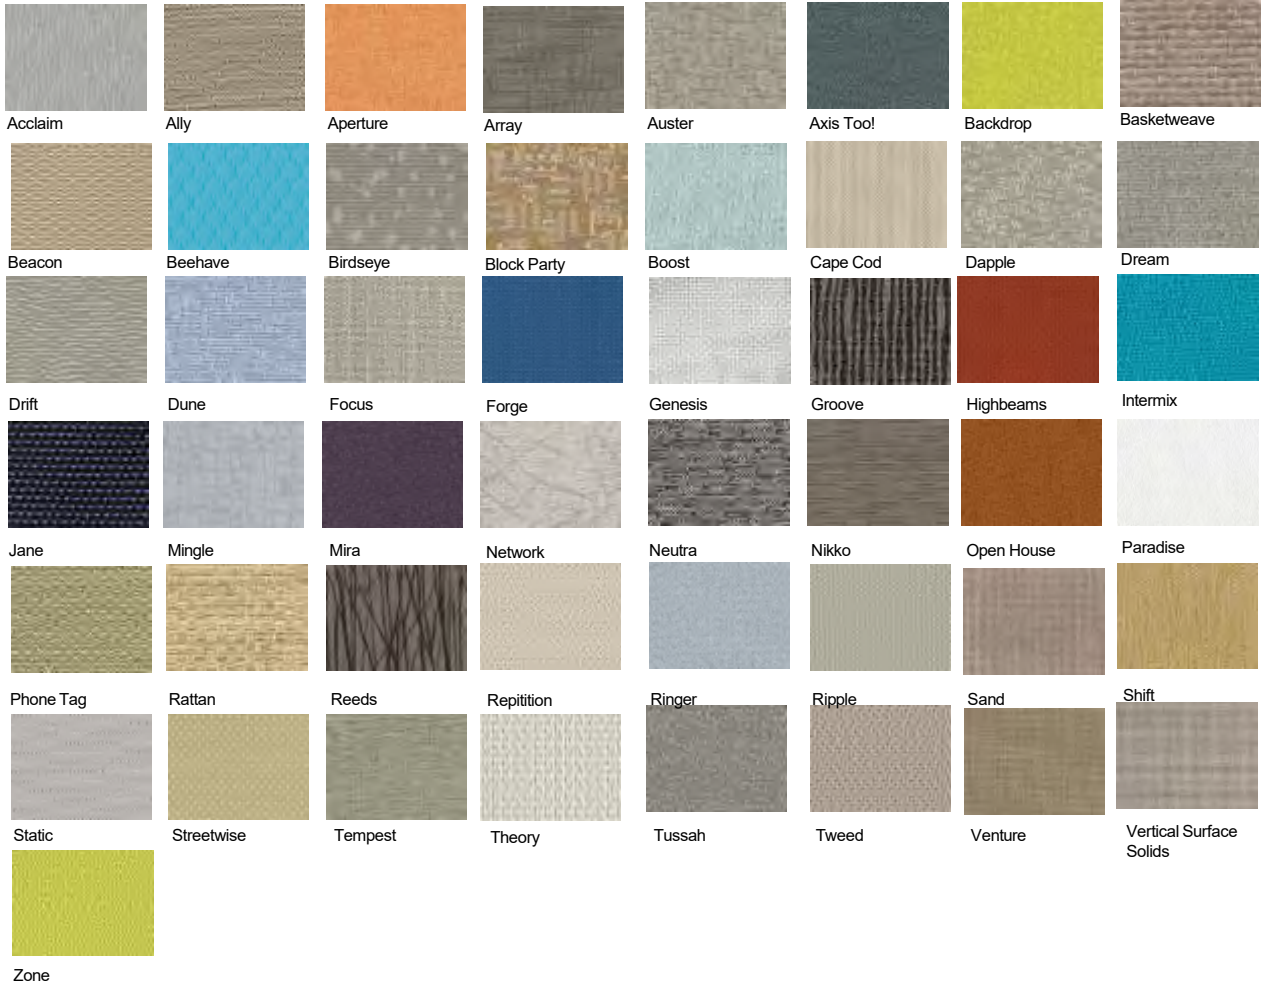

Grade 3 Fabric Patterns