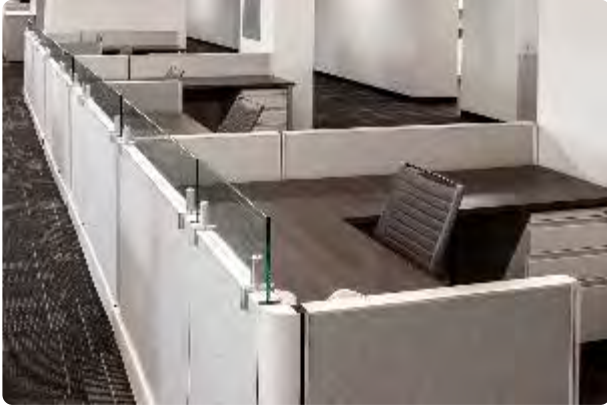

Frameless Glass Installations

AO2